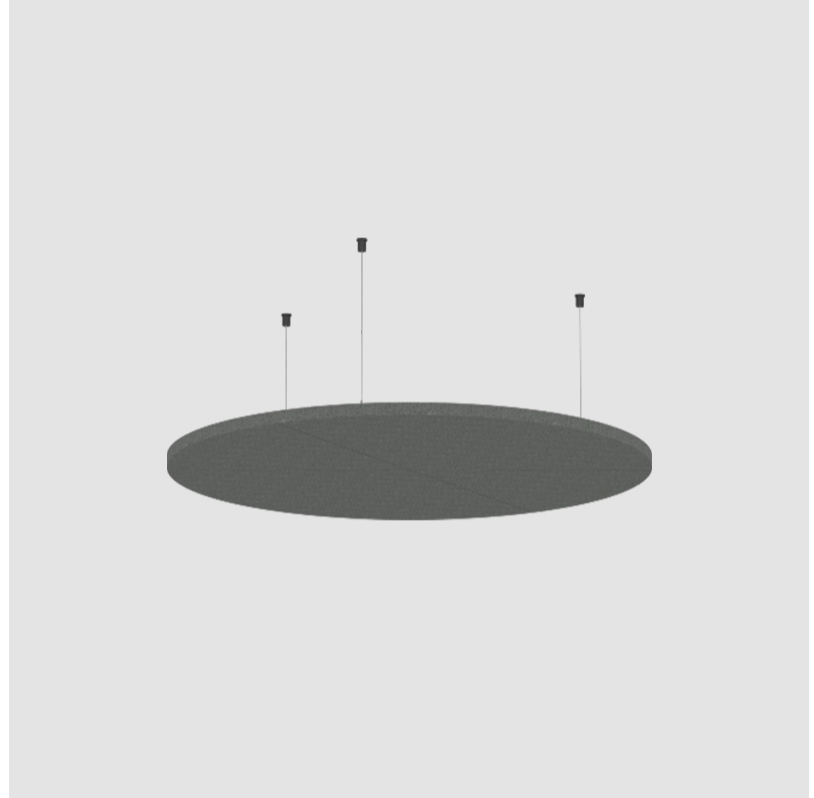

PROJECT	_____
TYPE	_____
SPECIFIER	_____
QUANTITY	_____
DATE	_____

GLORIOUS ACOUSTIC PANEL SUSPENSION

A300702-

base number	Finishes (Diamond)	Finish Options	Cable Length

1. To build a product code in our configurator select the specify button on the base model # product page
2. To build a manual product code on this datasheet choose from the options listed below in blue font and add the suffix to the base model #

GENERAL

Series: Glorious Acoustic Panel
Brand: Prolicht
Division: Architectural
Mounting Type: Suspension
Mounting Location: Ceiling
Subcategory: Acoustic

PHYSICAL

Shape: Round
Diameter (mm): 950
Diameter (in): 37 ³/₈
Height (mm): 24
Height (in): 15/16
Fixture Finish: [ANC / ASH / BNA / BTC / BZE / CEL / EGG / EVG / FOG / FOS / FST / FUA / IRI / IRO / KHA / LIC / LIM / MER / MSN / MUS / ONX / PEA / PLU / POL / PPY / RAY / ROY / RST / STE / SWD / TAN / TAU](#)
Holder Finish: [SSR / BKV / CWI / CRY / HAB / LAG / UFT / ITA / RUA / RUR / MIC / FTG / MYG / TWT / LOD / PUS / FRO / FUP / KIA / POP / BLS / SPG / MEY / GOH / GUM / CHC / COM / ABZ / JAG](#)
Fixture Material: Aluminum
Cable Details: [2000mm / 6000mm Transparent Cable](#)

ELECTRICAL

LED

OPTICAL

RATINGS AND CERTIFICATIONS

Certified By: CSA Certified to UL and CSA Standards
IP rating: IP20