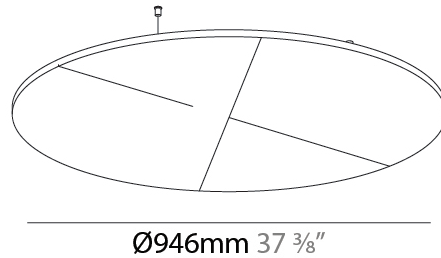

PROJECT	_____
TYPE	_____
SPECIFIER	_____
QUANTITY	_____
DATE	_____

GLORIOUS ACOUSTIC PANEL SUSPENSION

A300702-

base number	Finishes (Diamond)	Finish Options	Cable Length

1. To build a product code in our configurator select the specify button on the base model # product page
2. To build a manual product code on this datasheet choose from the options listed below in blue font and add the suffix to the base model #

GENERAL

Series: Glorious Acoustic Panel
Brand: Prolicht
Division: Architectural
Mounting Type: Suspension
Mounting Location: Ceiling
Subcategory: Acoustic

PHYSICAL

Shape: Round
Diameter (mm): 950
Diameter (in): 37 ³/₈
Height (mm): 24
Height (in): 15/16
Fixture Finish: [ANC / ASH / BNA / BTC / BZE / CEL / EGG / EVG / FOG / FOS / FST / FUA / IRI / IRO / KHA / LIC / LIM / MER / MSN / MUS / ONX / PEA / PLU / POL / PPY / RAY / ROY / RST / STE / SWD / TAN / TAU](#)
Holder Finish: [SSR / BKV / CWI / CRY / HAB / LAG / UFT / ITA / RUA / RUR / MIC / FTG / MYG / TWT / LOD / PUS / FRO / FUP / KIA / POP / BLS / SPG / MEY / GOH / GUM / CHC / COM / ABZ / JAG](#)
Fixture Material: Aluminum
Cable Details: [2000mm / 6000mm Transparent Cable](#)

ELECTRICAL

LED

OPTICAL

RATINGS AND CERTIFICATIONS

Certified By: CSA Certified to UL and CSA Standards
IP rating: IP20